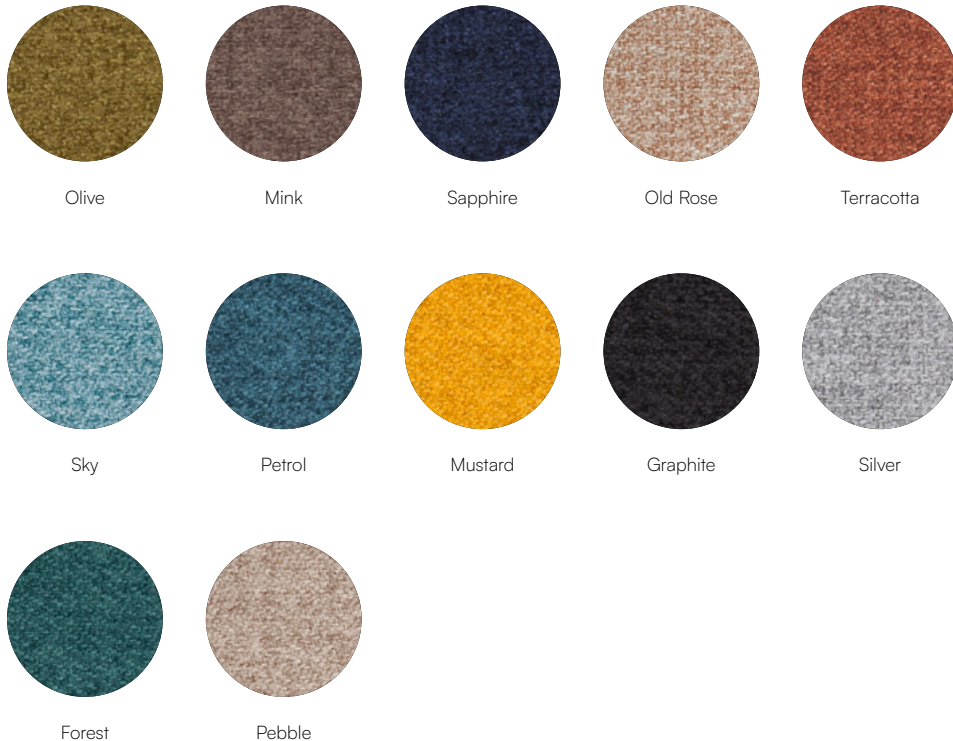

Wool Effect Fabric

A brushed twill fabric, designed to emulate the look of traditional wool, Agua Tones is available in 12 stunning shades. The soft, tactile finish is the perfect blend of style and comfort.

Designed for heavy contract use, Agua Tones is fire-retardant, anti-bacterial and waterproof. It has stain-resistant properties and is easy to keep clean.*

Composition: 100% Polyester