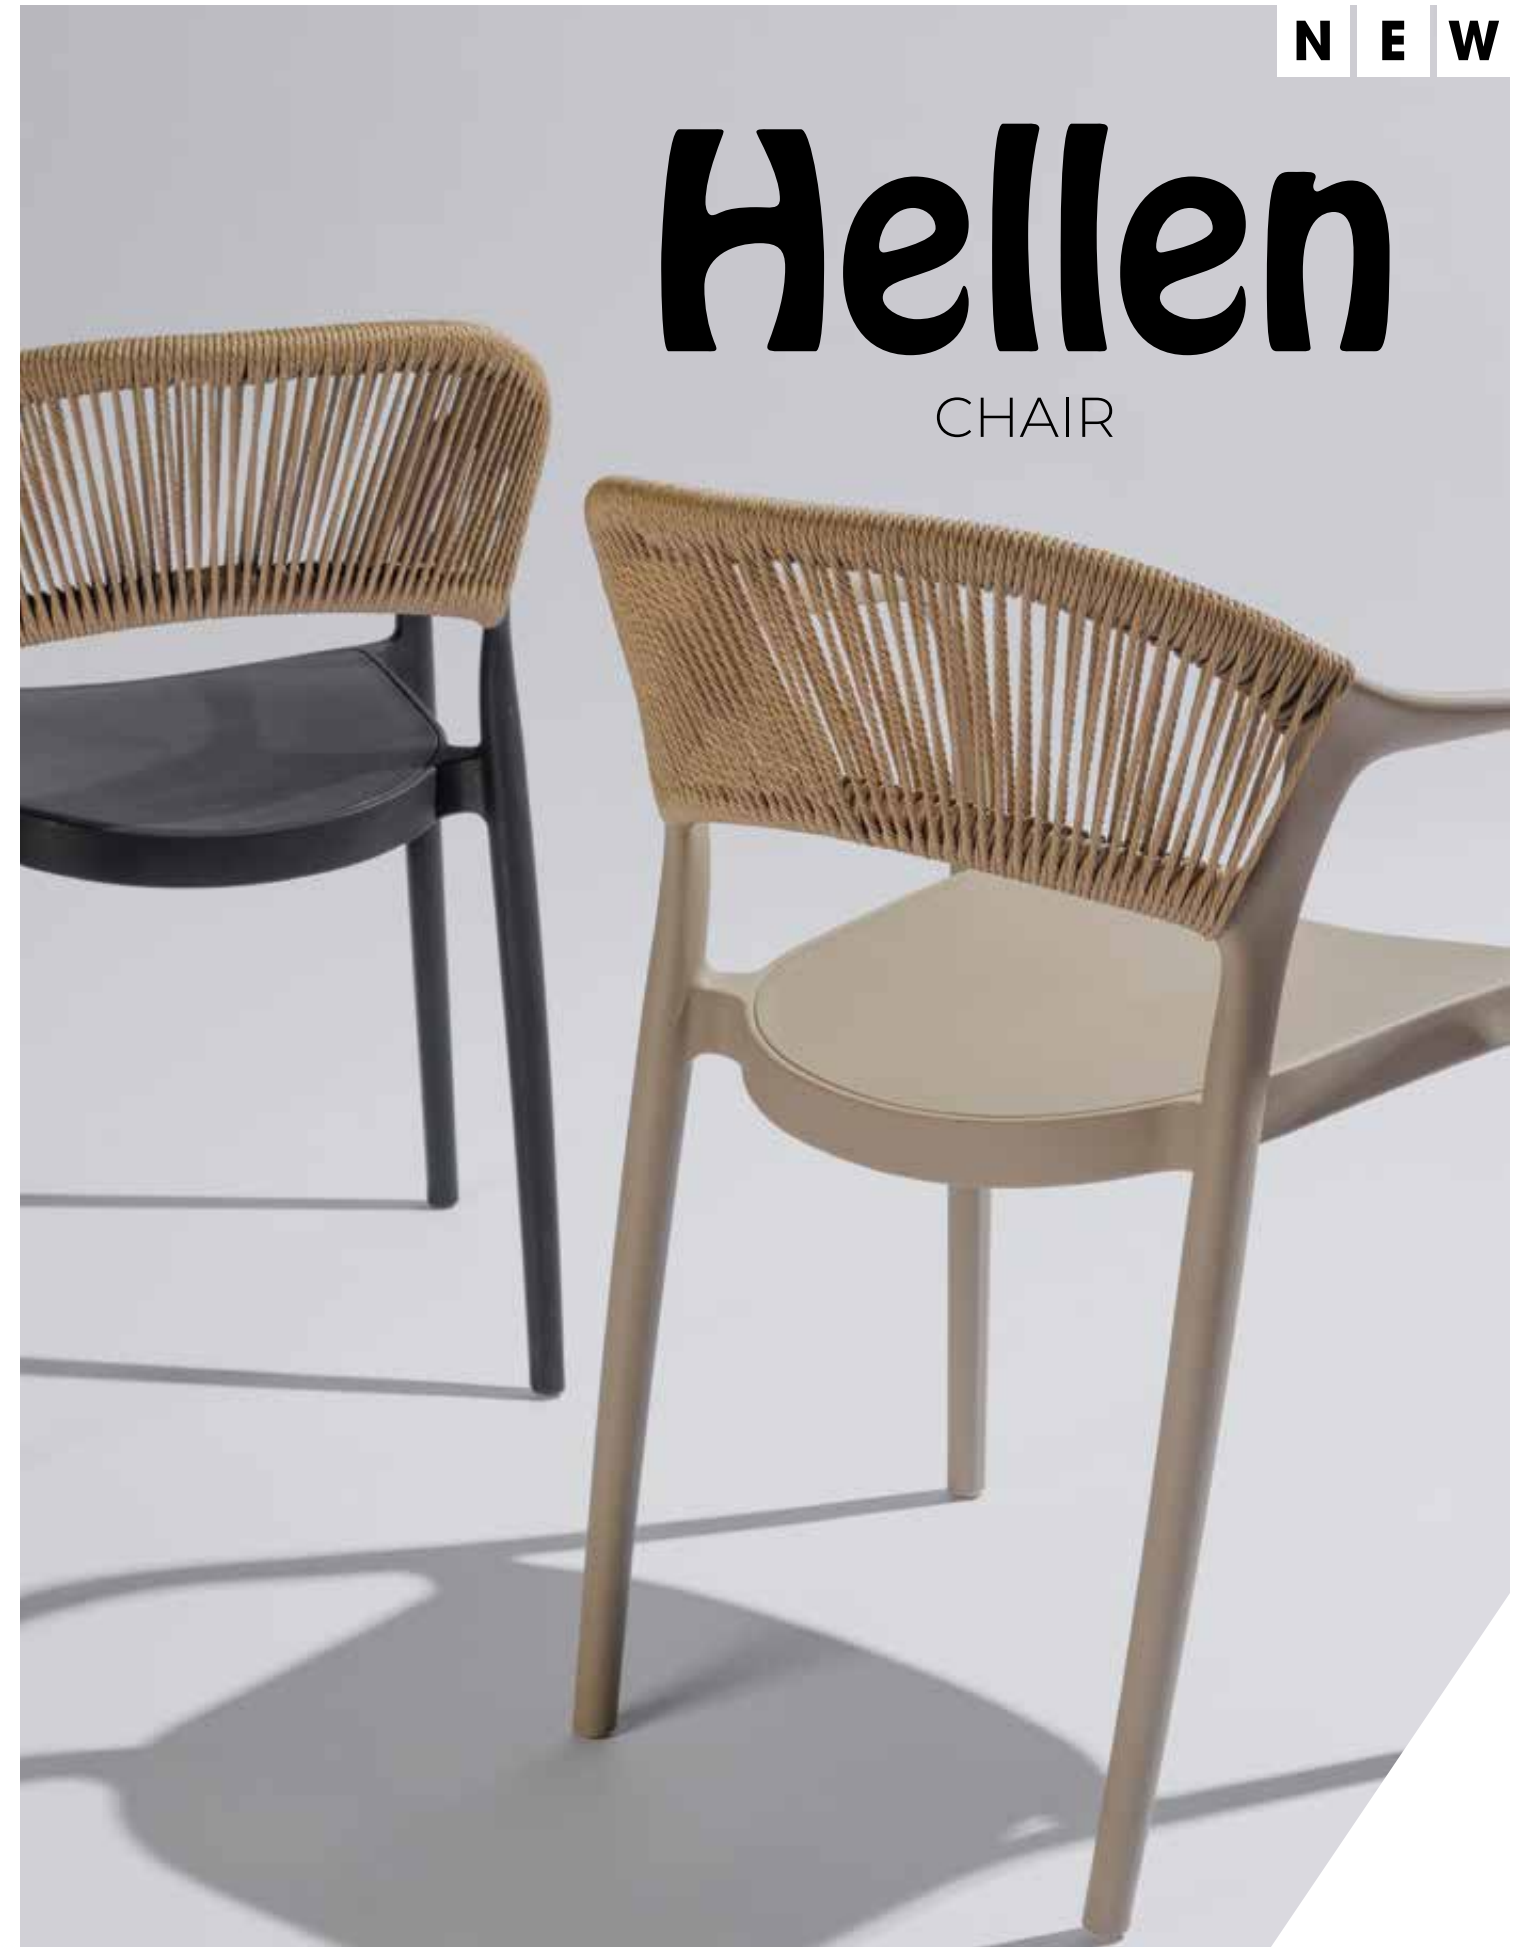

N E W

Hellen

CHAIR

HELLEN CHAIR

OUTDOOR

8 pcs

15/18 pcs

COLOR

COLOR CUSHION