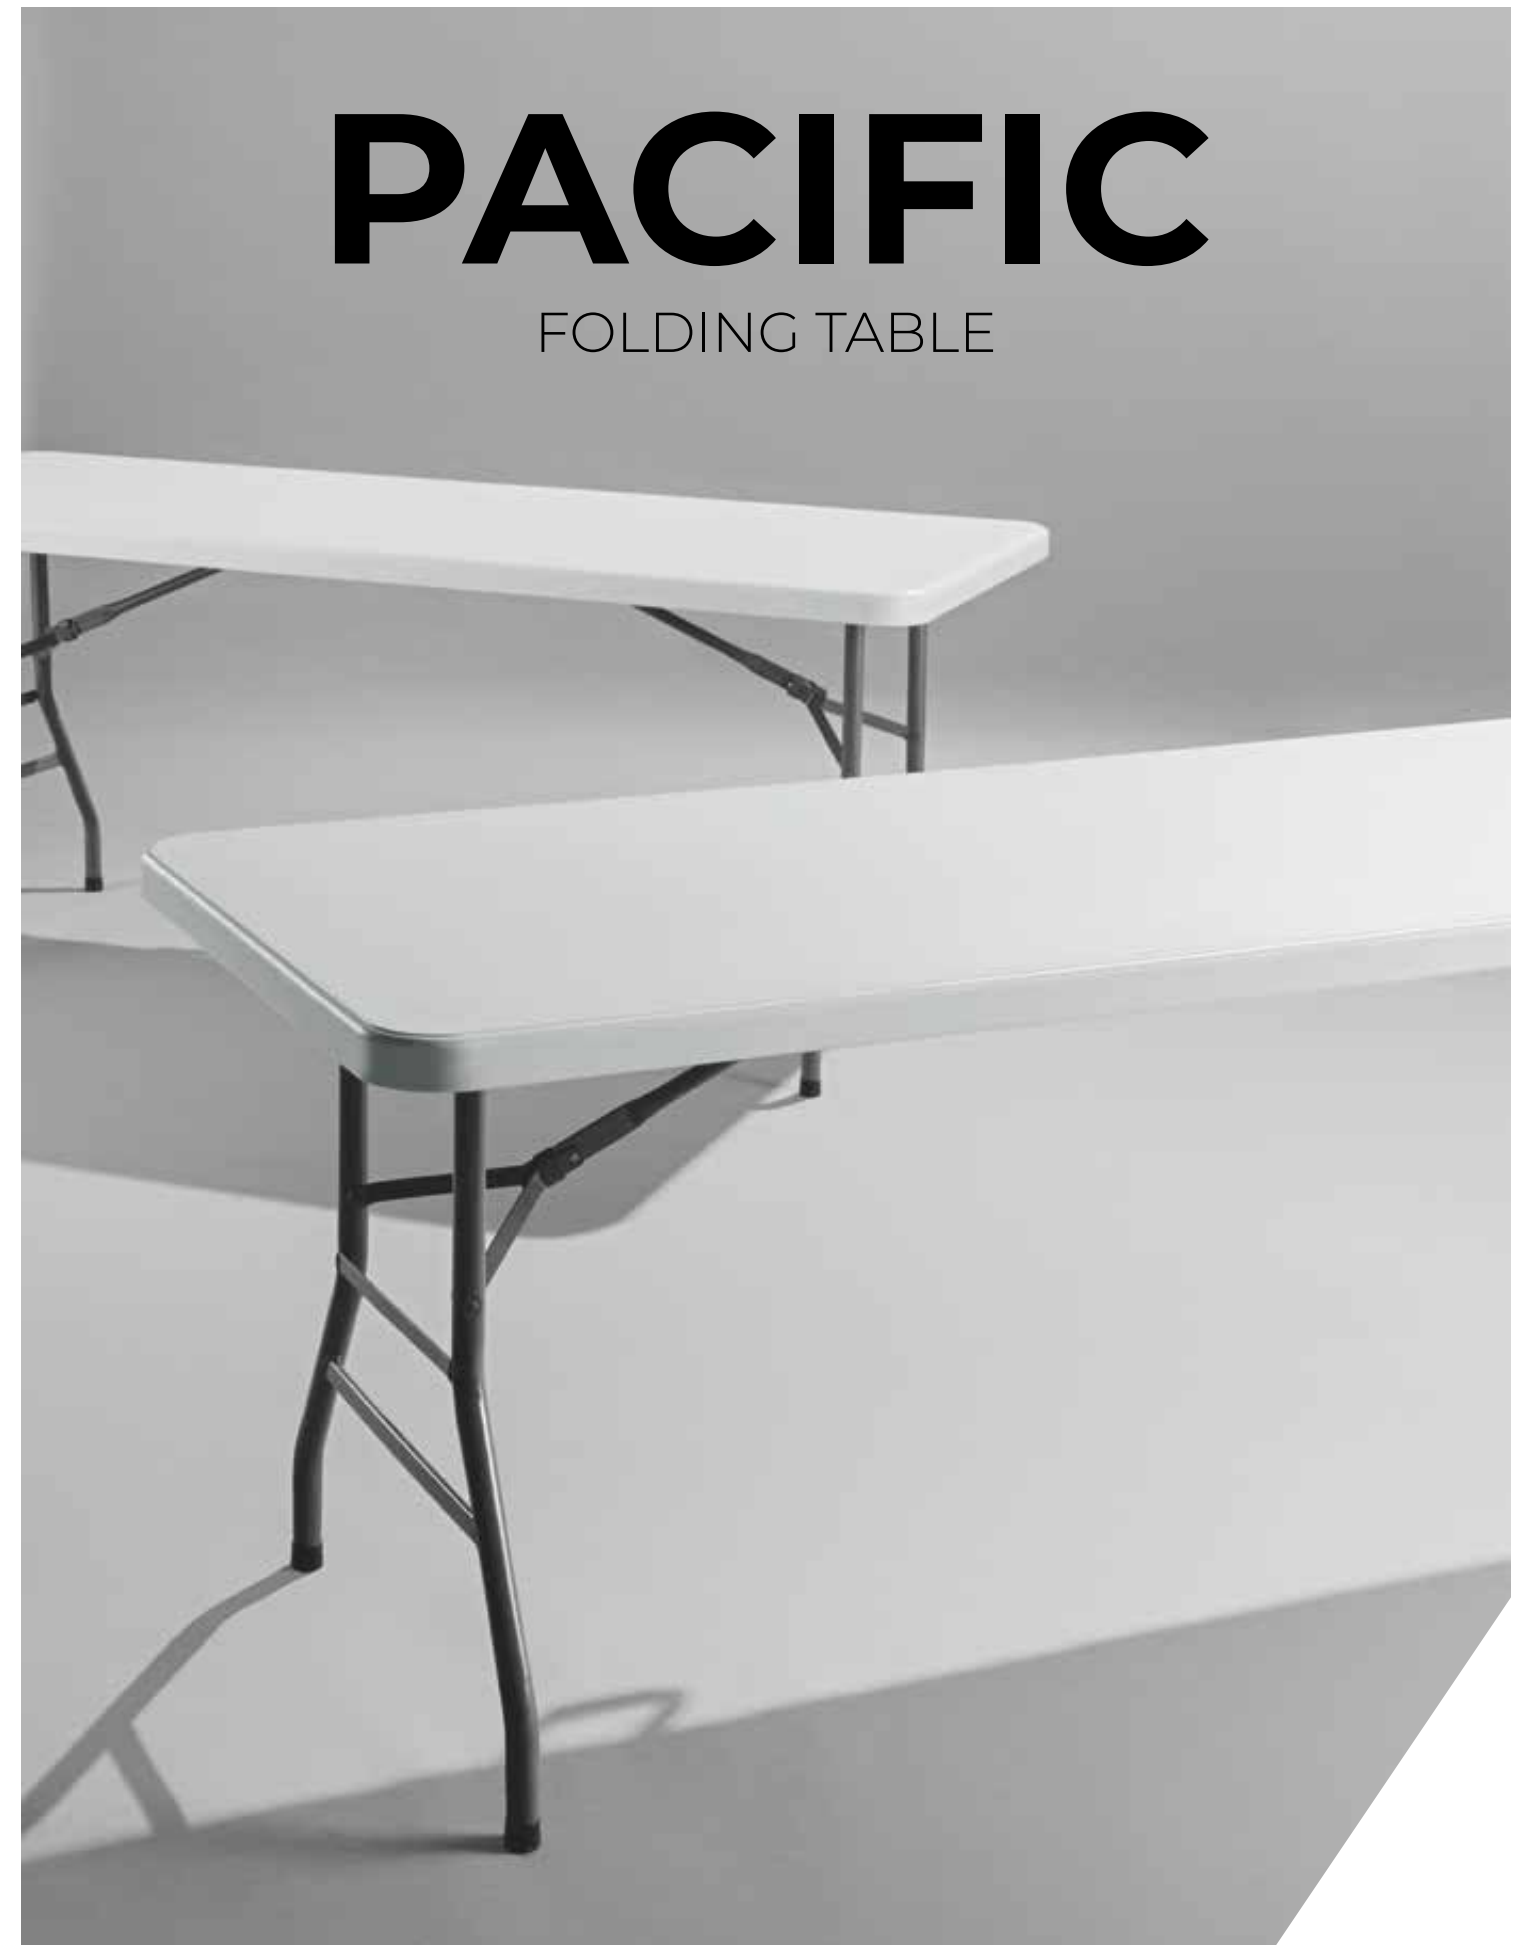

PACIFIC

FOLDING TABLE

PACIFIC TABLE

OUTDOOR

20pcs

COLOR
FRAME

COLOR
TABLE TOP