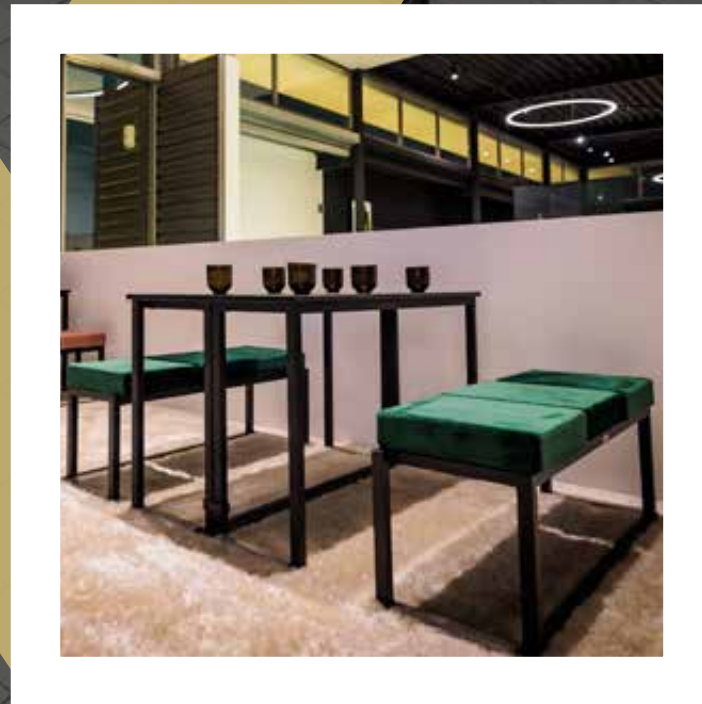

KUBO

WALL COLLECTION