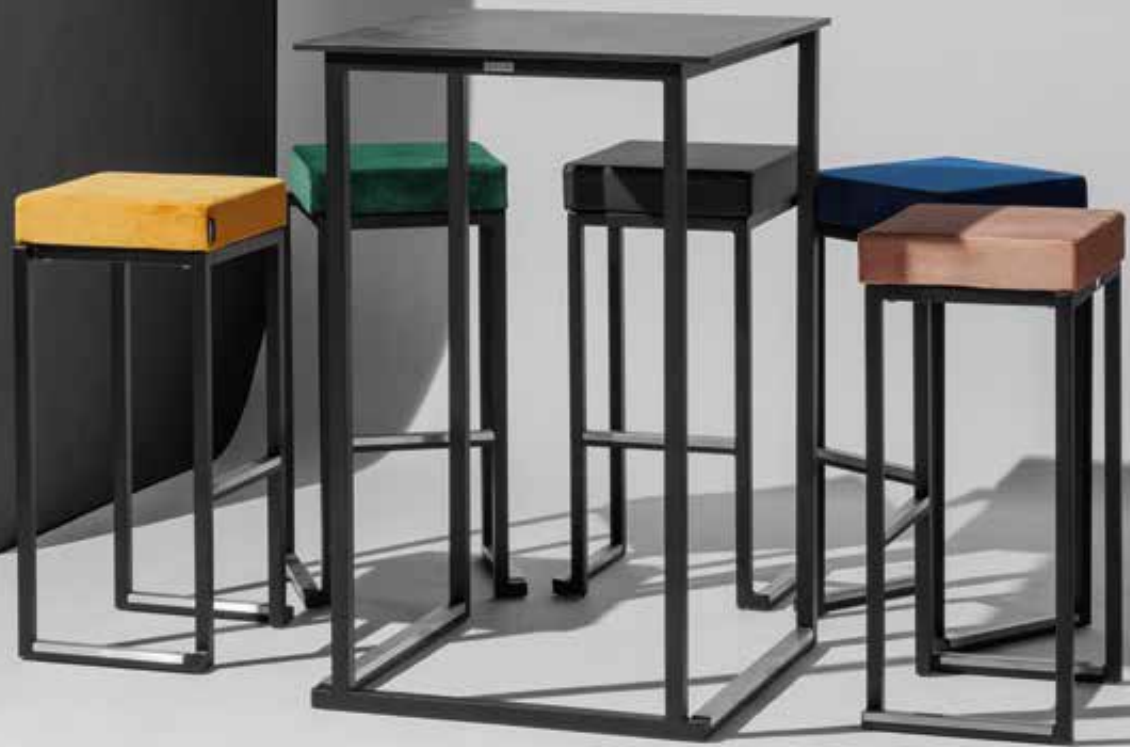

COLOR RATTAN

COLOR CUSHION

LINEA TABLE | PALM BARSTOOL

KUBO

SMART BAR STOOL

Discover the **KUBO SMART BAR STOOL**, a versatile steel bar stool with a detachable seat for effortless customisation. Easily swap seats using convenient Velcro strips attached to both the frame and the seat. While the slim steel and aluminium frame are available with either a white or black powder coating, it is recommended to use the steel frame for indoor use and the aluminium frame for both in- and outdoor use. Transform your in- and outdoor spaces with the stylish, customisable, and stackable Kubo Smart Bar stool.