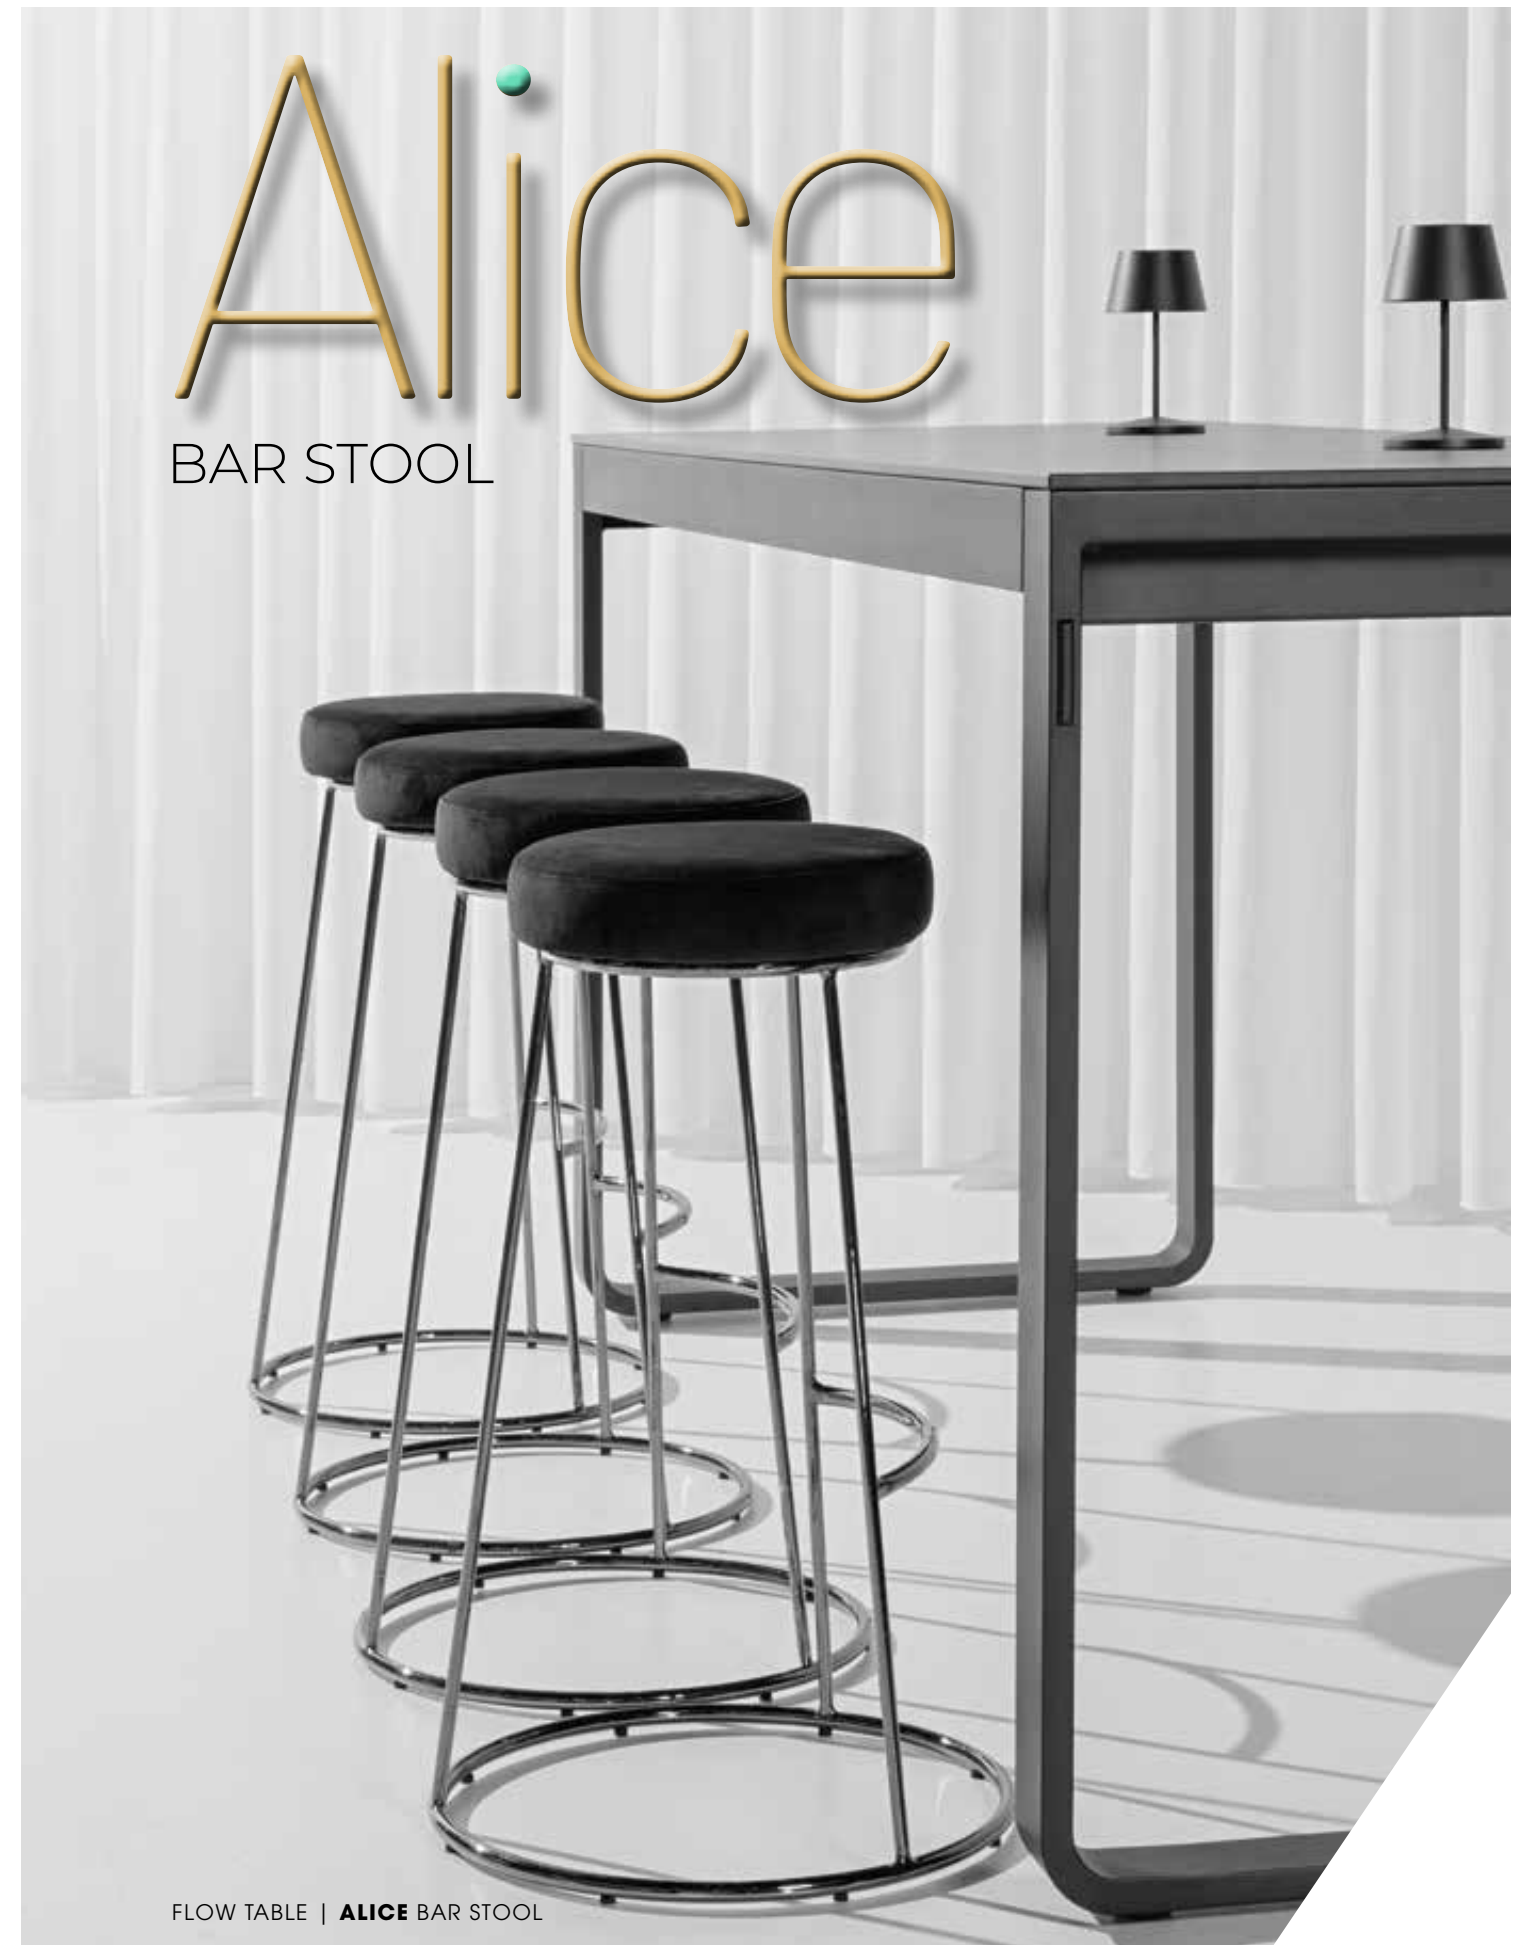

Alice

BAR STOOL

ALICE BAR STOOL

INDOOR

10pcs

20pcs

COLOR FRAME

COLOR VELVET

COLOR TEDDY

Teflon

FLOW TABLE | ALICE BAR STOOL