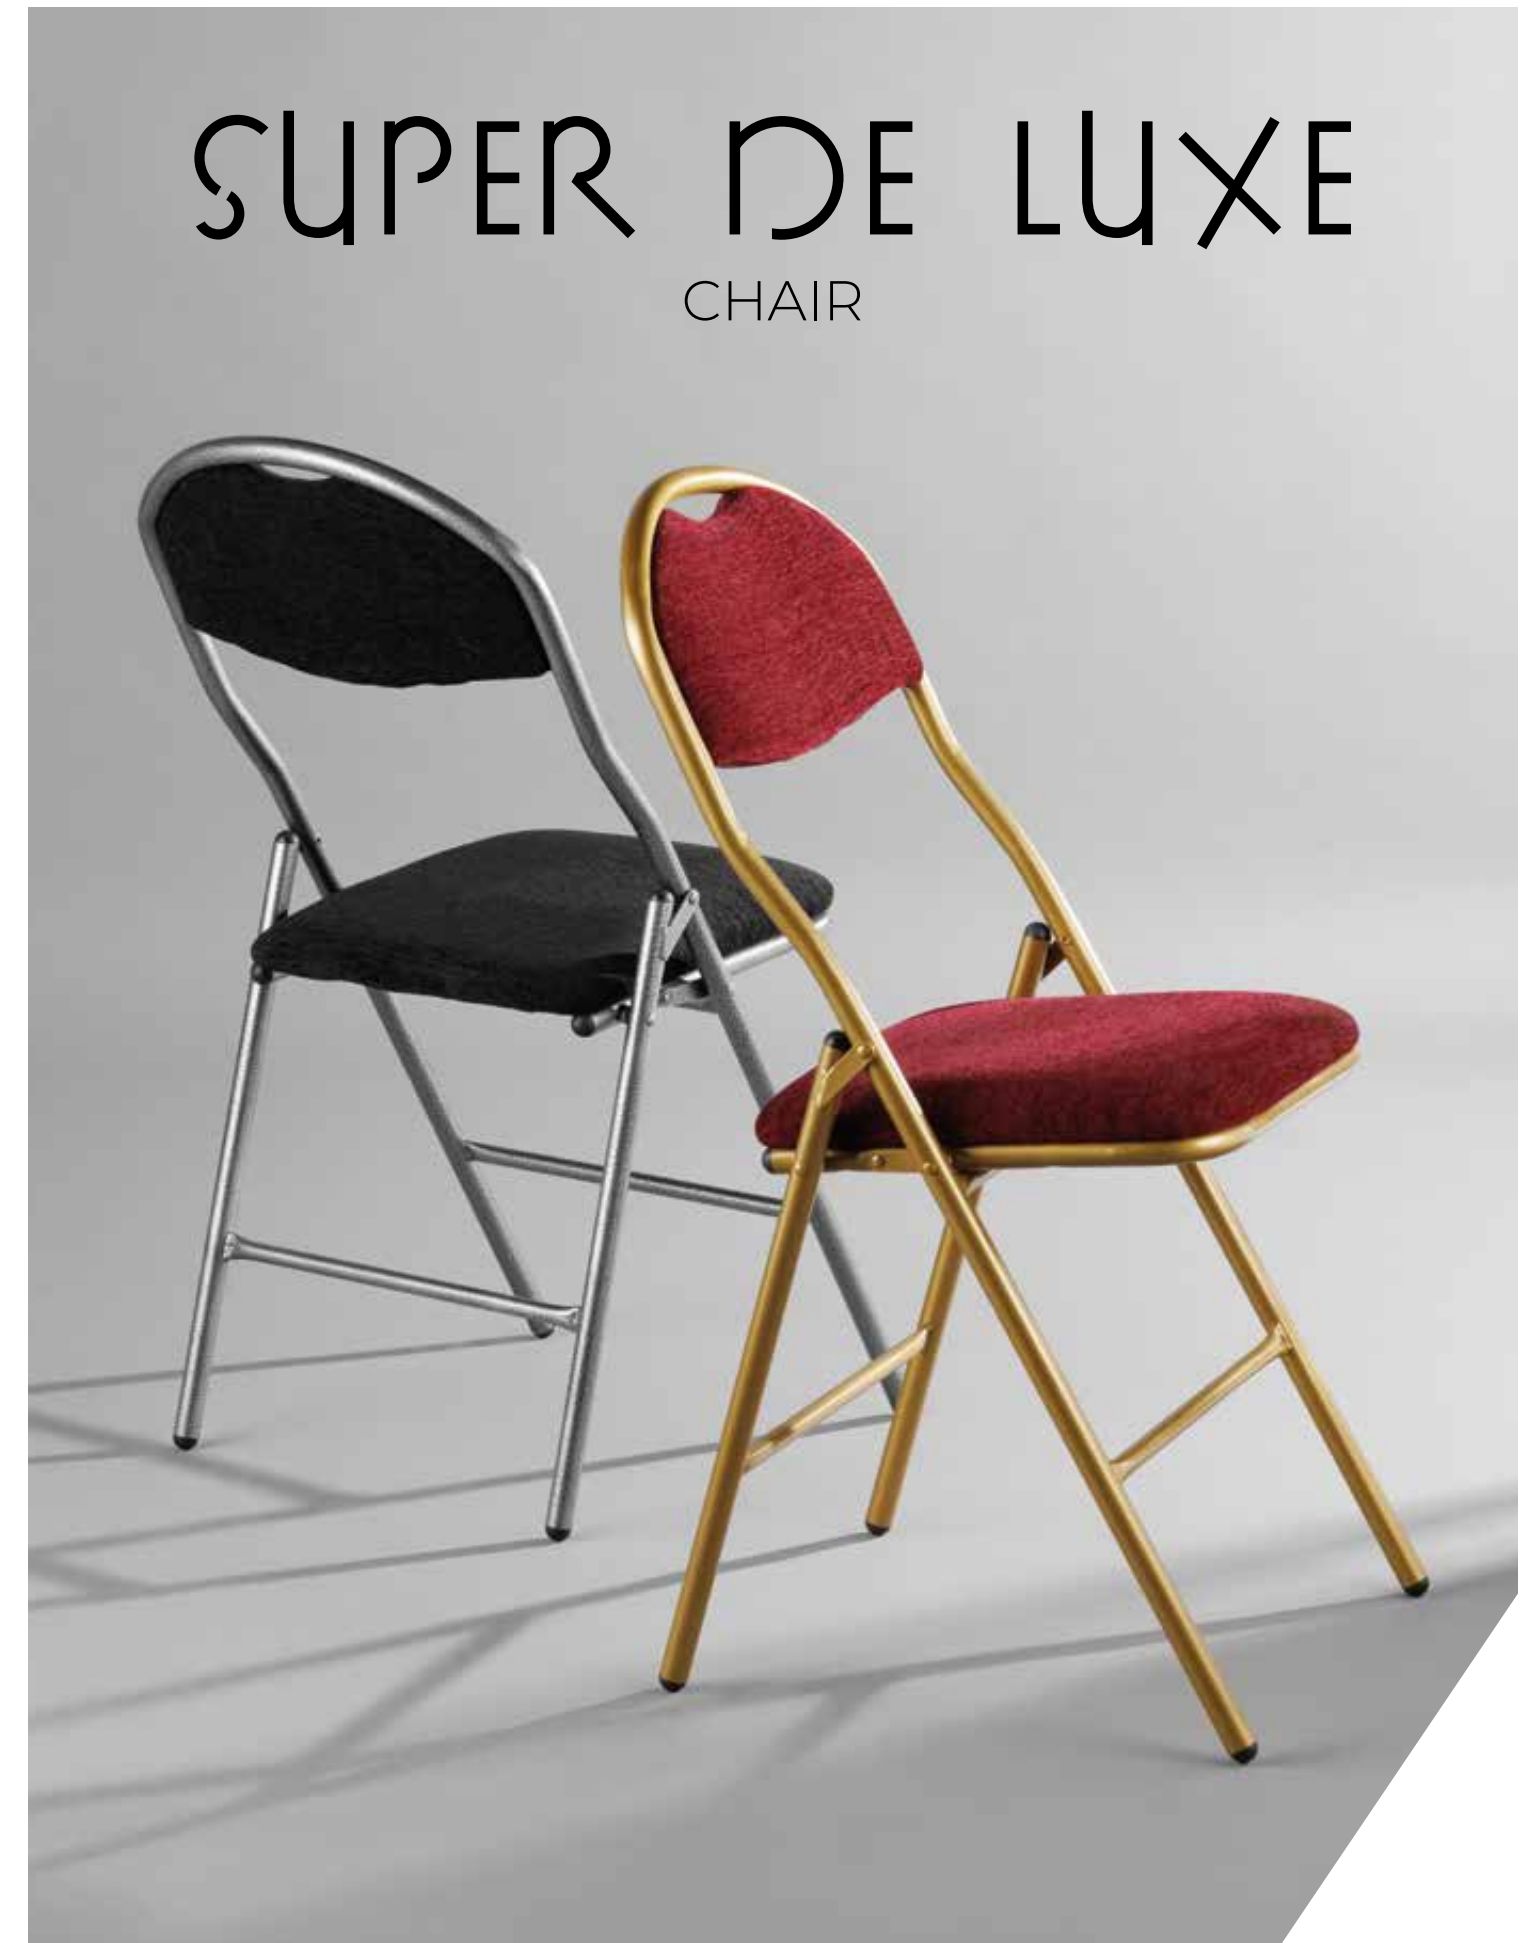

SUPER DE LUXE

CHAIR

SUPER DE LUXE CHAIR

INDOOR

30pcs

CONNECTOR

COLOR FRAME

COLOR FABRIC