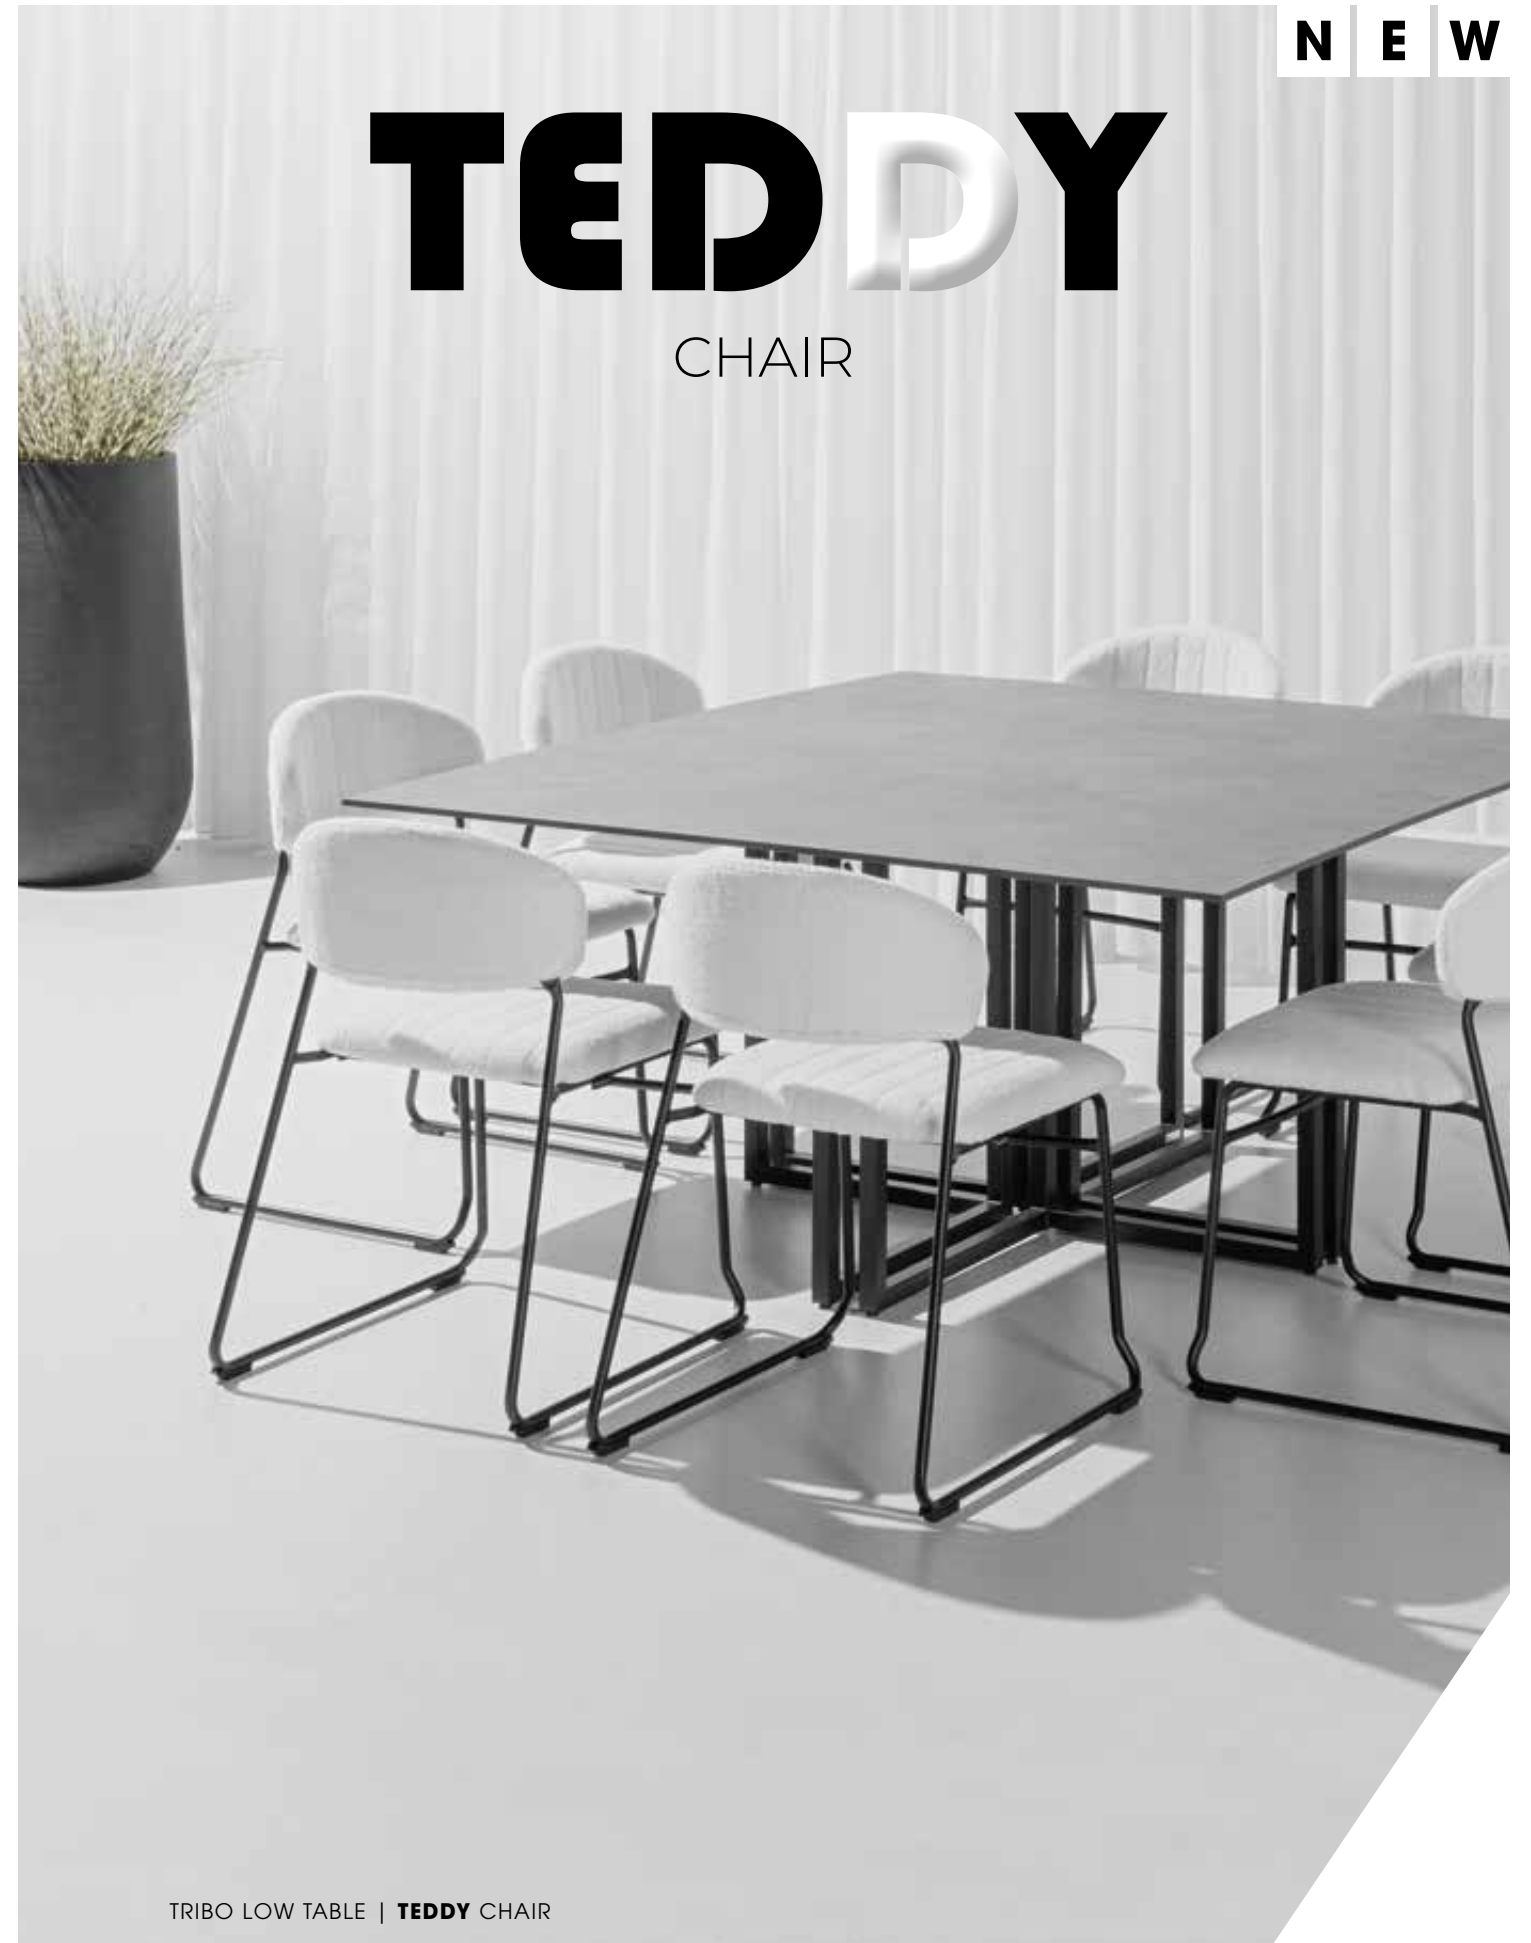

TEDDY

CHAIR

TEDDY CHAIR

INDOOR

6pcs

14pcs

CONNECTOR

COLOR FRAME

COLOR FABRIC

PROTECTED DESIGN

TRIBO LOW TABLE | TEDDY CHAIR