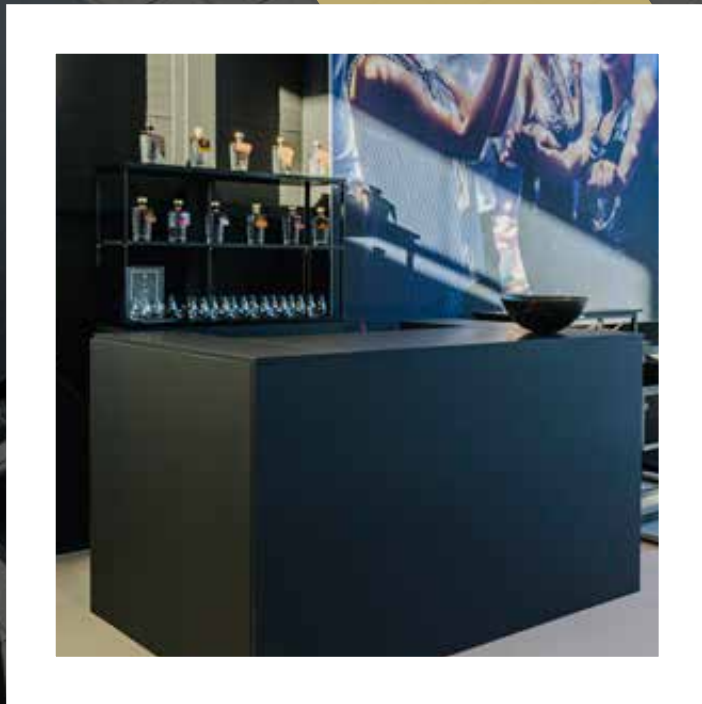

KUBO

WALL COLLECTION