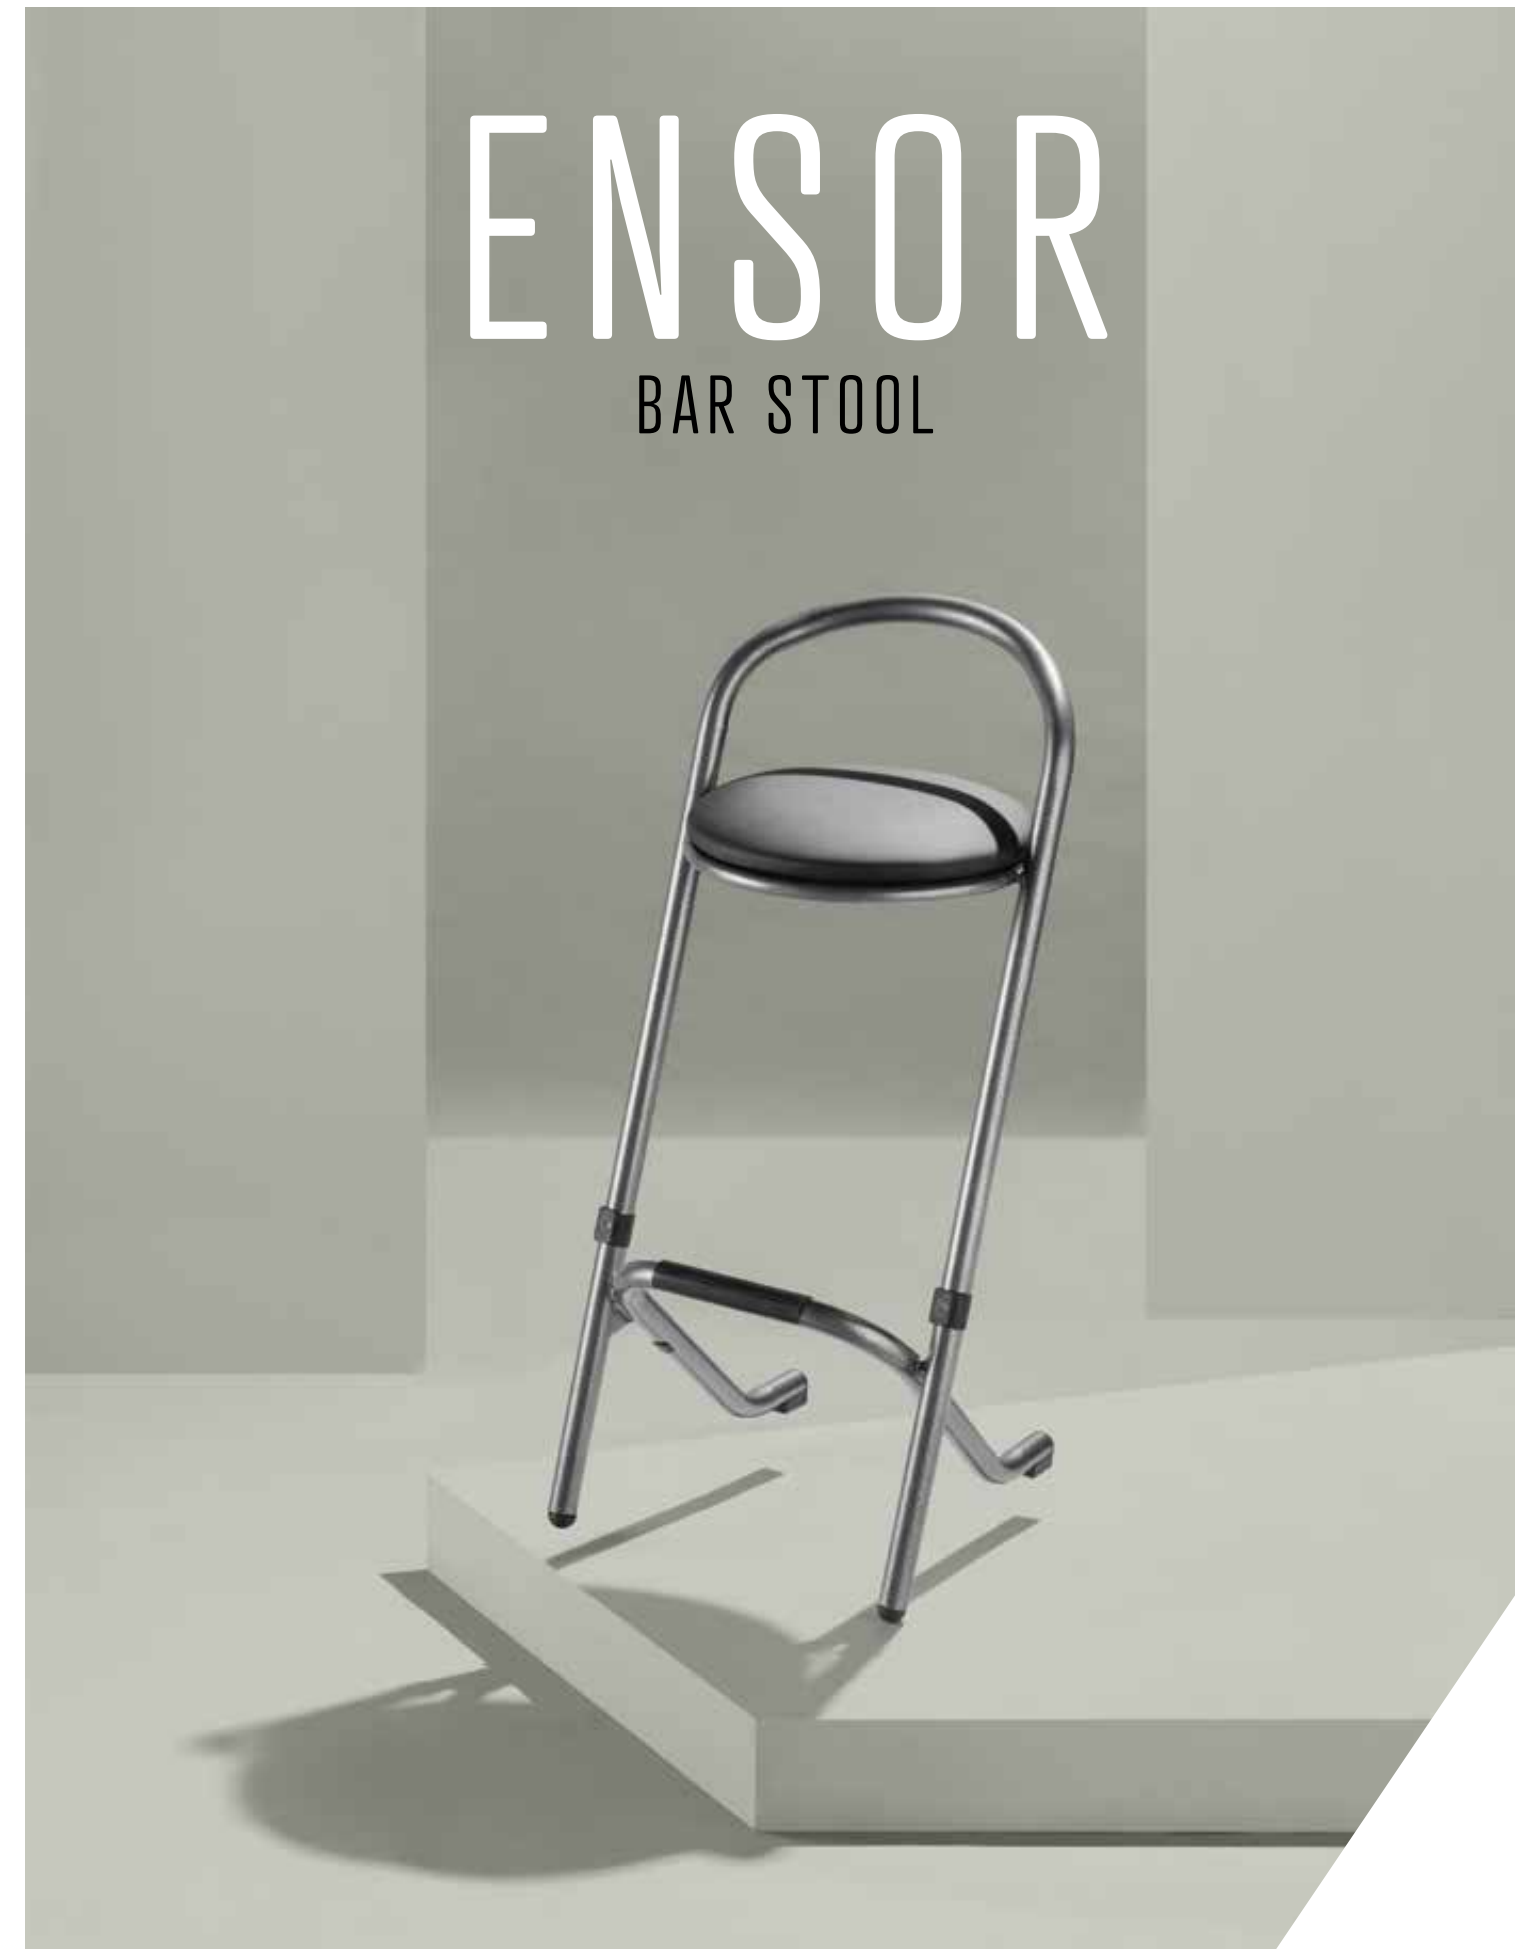

ENSOR

BAR STOOL

ENSOR BAR STOOL

INDOOR

10 pcs

30 pcs

COLOR FRAME

COLOR SEAT