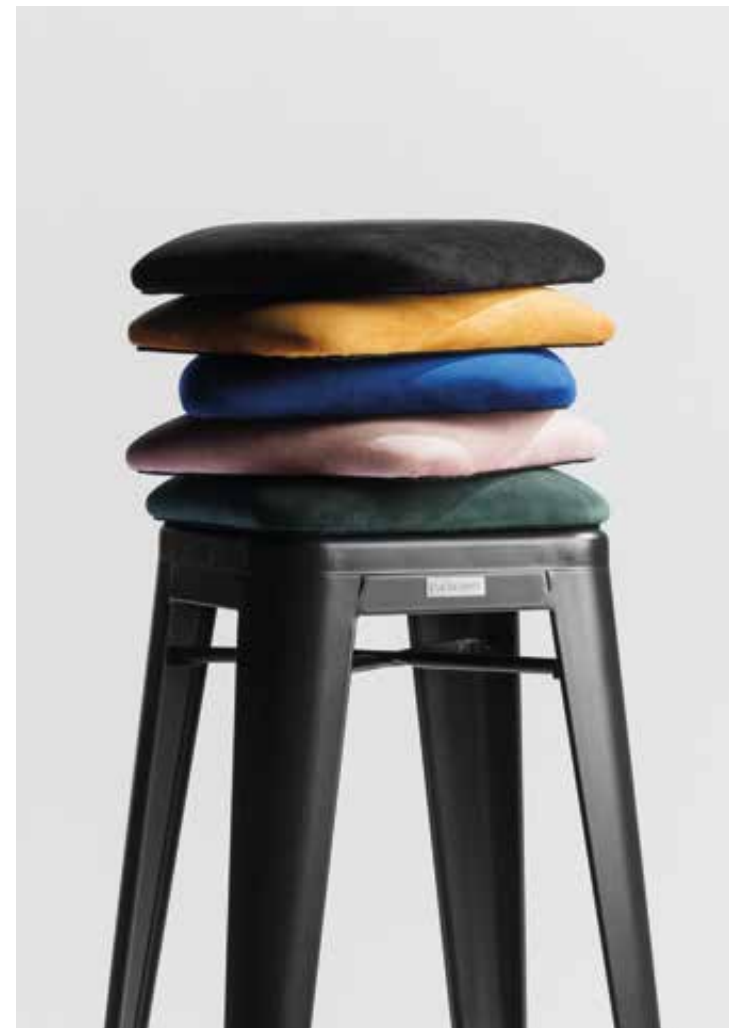

N | E | W

TOLIX STYLE

BAR STOOL

TOLIX STYLE BAR STOOL

The **TOLIX STYLE BAR STOOL**, is a stylish and robust bar stool that gives every interior an industrial look and feel. The sturdy frame of powder-coated steel ensures years of use and enjoyment. Whether it's a trendy bar, a fashionable restaurant, or a vibrant event venue, the Tolix Style Bar Stool provides an industrial look! Moreover, you can easily stack, store, and transport the stool with the included transport cart.