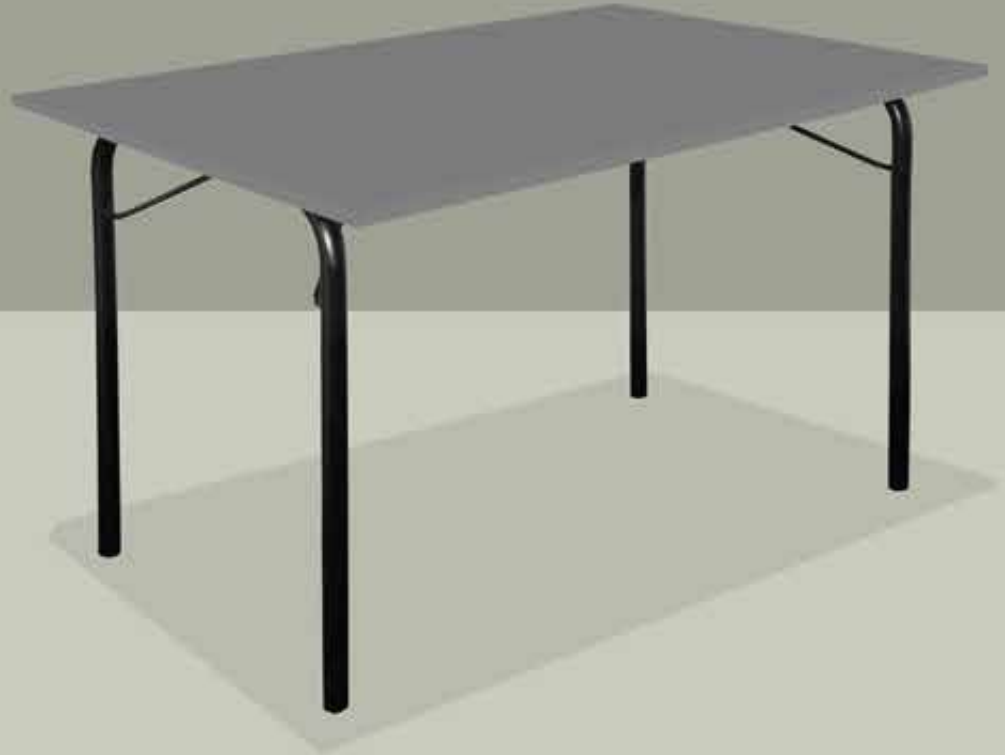

U-BUDGET & U-TABLE

The **U-BUDGET FOLDING TABLE** has been a part of our assortment for many years. Unfolding, stacking, and placing it in the transport cart has never been easier. The U-Budget Table, with its extra-wide legs, provides unparalleled stability. Moreover, once folded, it is less than 6 cm thick and can be efficiently stacked. The protective caps on the legs safeguard the floor or other tables during stacking, preventing scratches and eliminating concerns about damage.

U-BUDGET